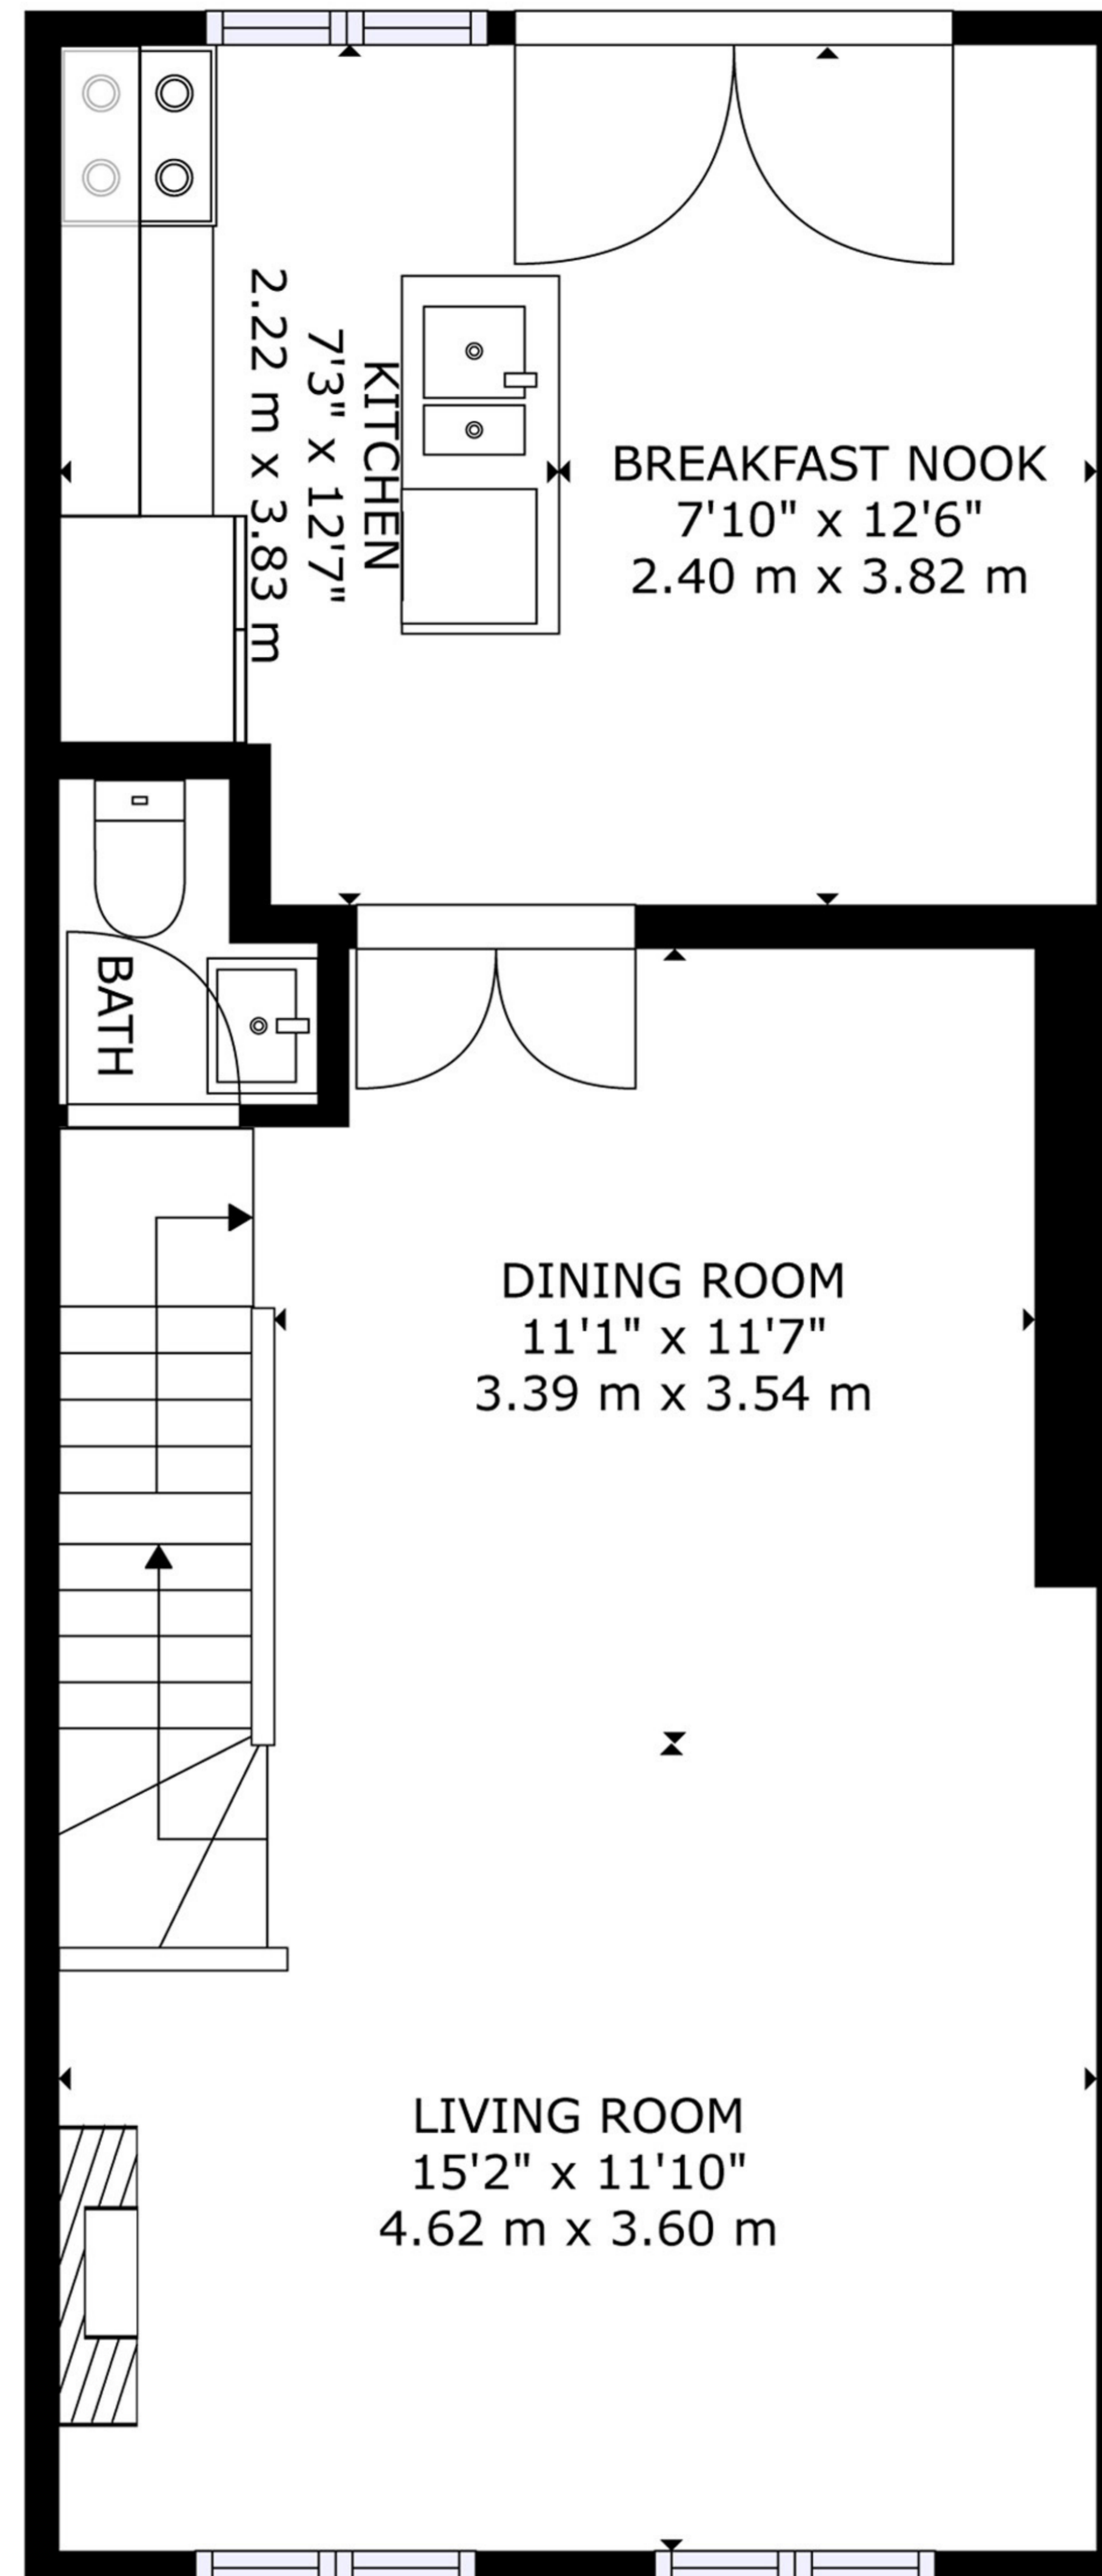

4 Sibelius Lane, Toronto, ON, Canada

FLOOR 1

FLOOR 2

FLOOR 3

GROSS INTERNAL AREA
 FLOOR 1: 447 sq. ft, 42 m², FLOOR 2: 608 sq. ft, 56 m²
 FLOOR 3: 609 sq. ft, 57 m²
 TOTAL: 1664 sq. ft, 155 m²
 SIZES AND DIMENSIONS ARE APPROXIMATE, ACTUAL MAY VARY.