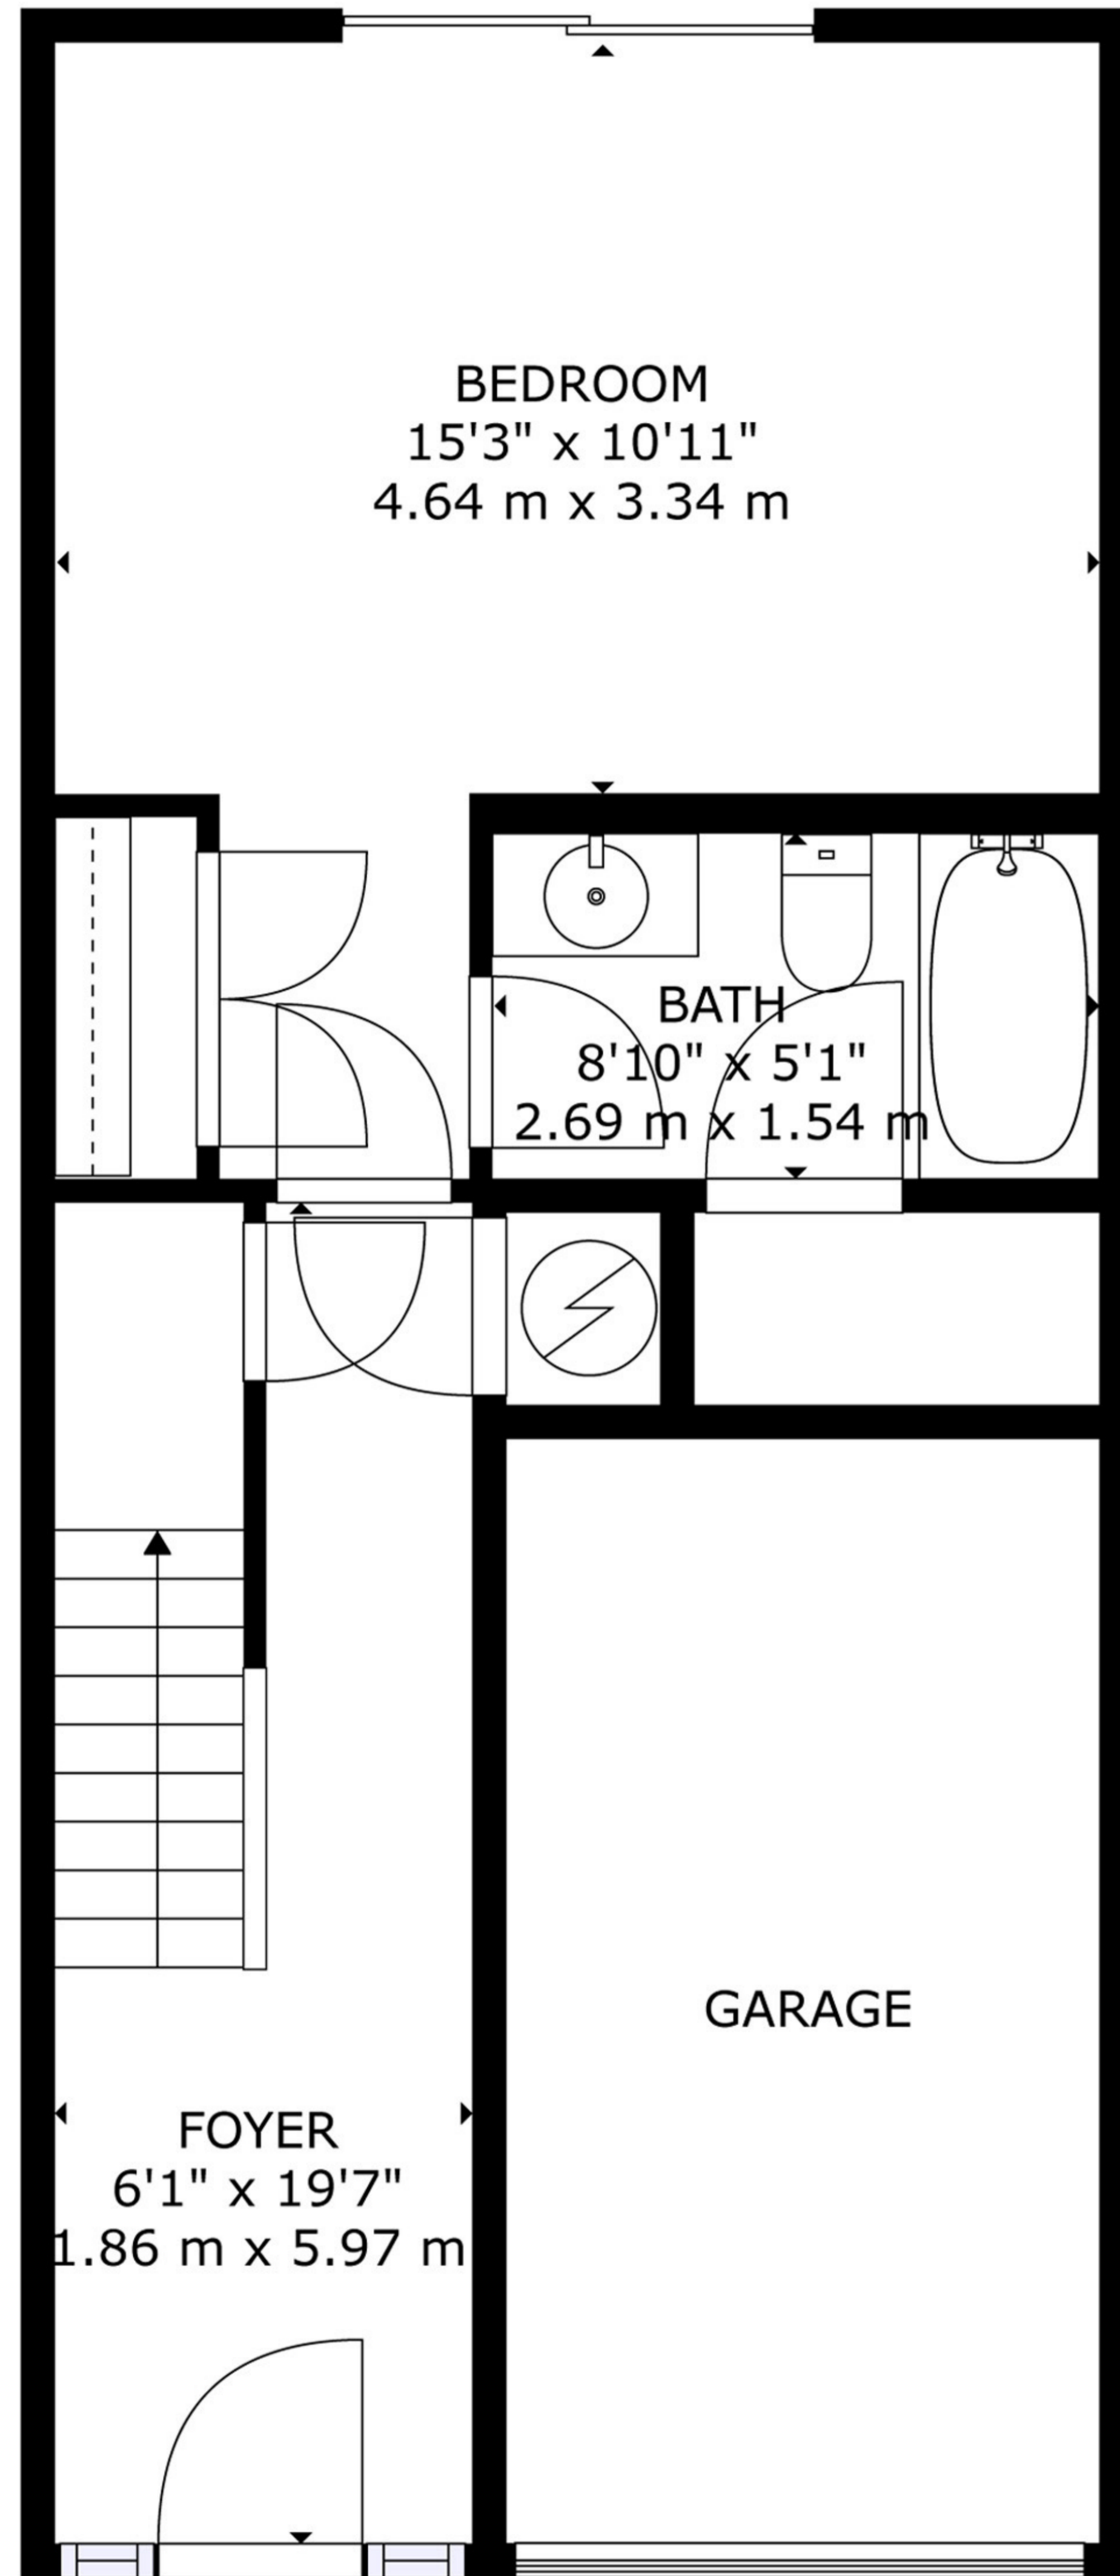

4 Sibelius Lane, Toronto, ON, Canada

FLOOR 1

FLOOR 2

FLOOR 3

GROSS INTERNAL AREA
 FLOOR 1: 447 sq. ft, 42 m², FLOOR 2: 608 sq. ft, 56 m²
 FLOOR 3: 609 sq. ft, 57 m²
 TOTAL: 1664 sq. ft, 155 m²
 SIZES AND DIMENSIONS ARE APPROXIMATE, ACTUAL MAY VARY.