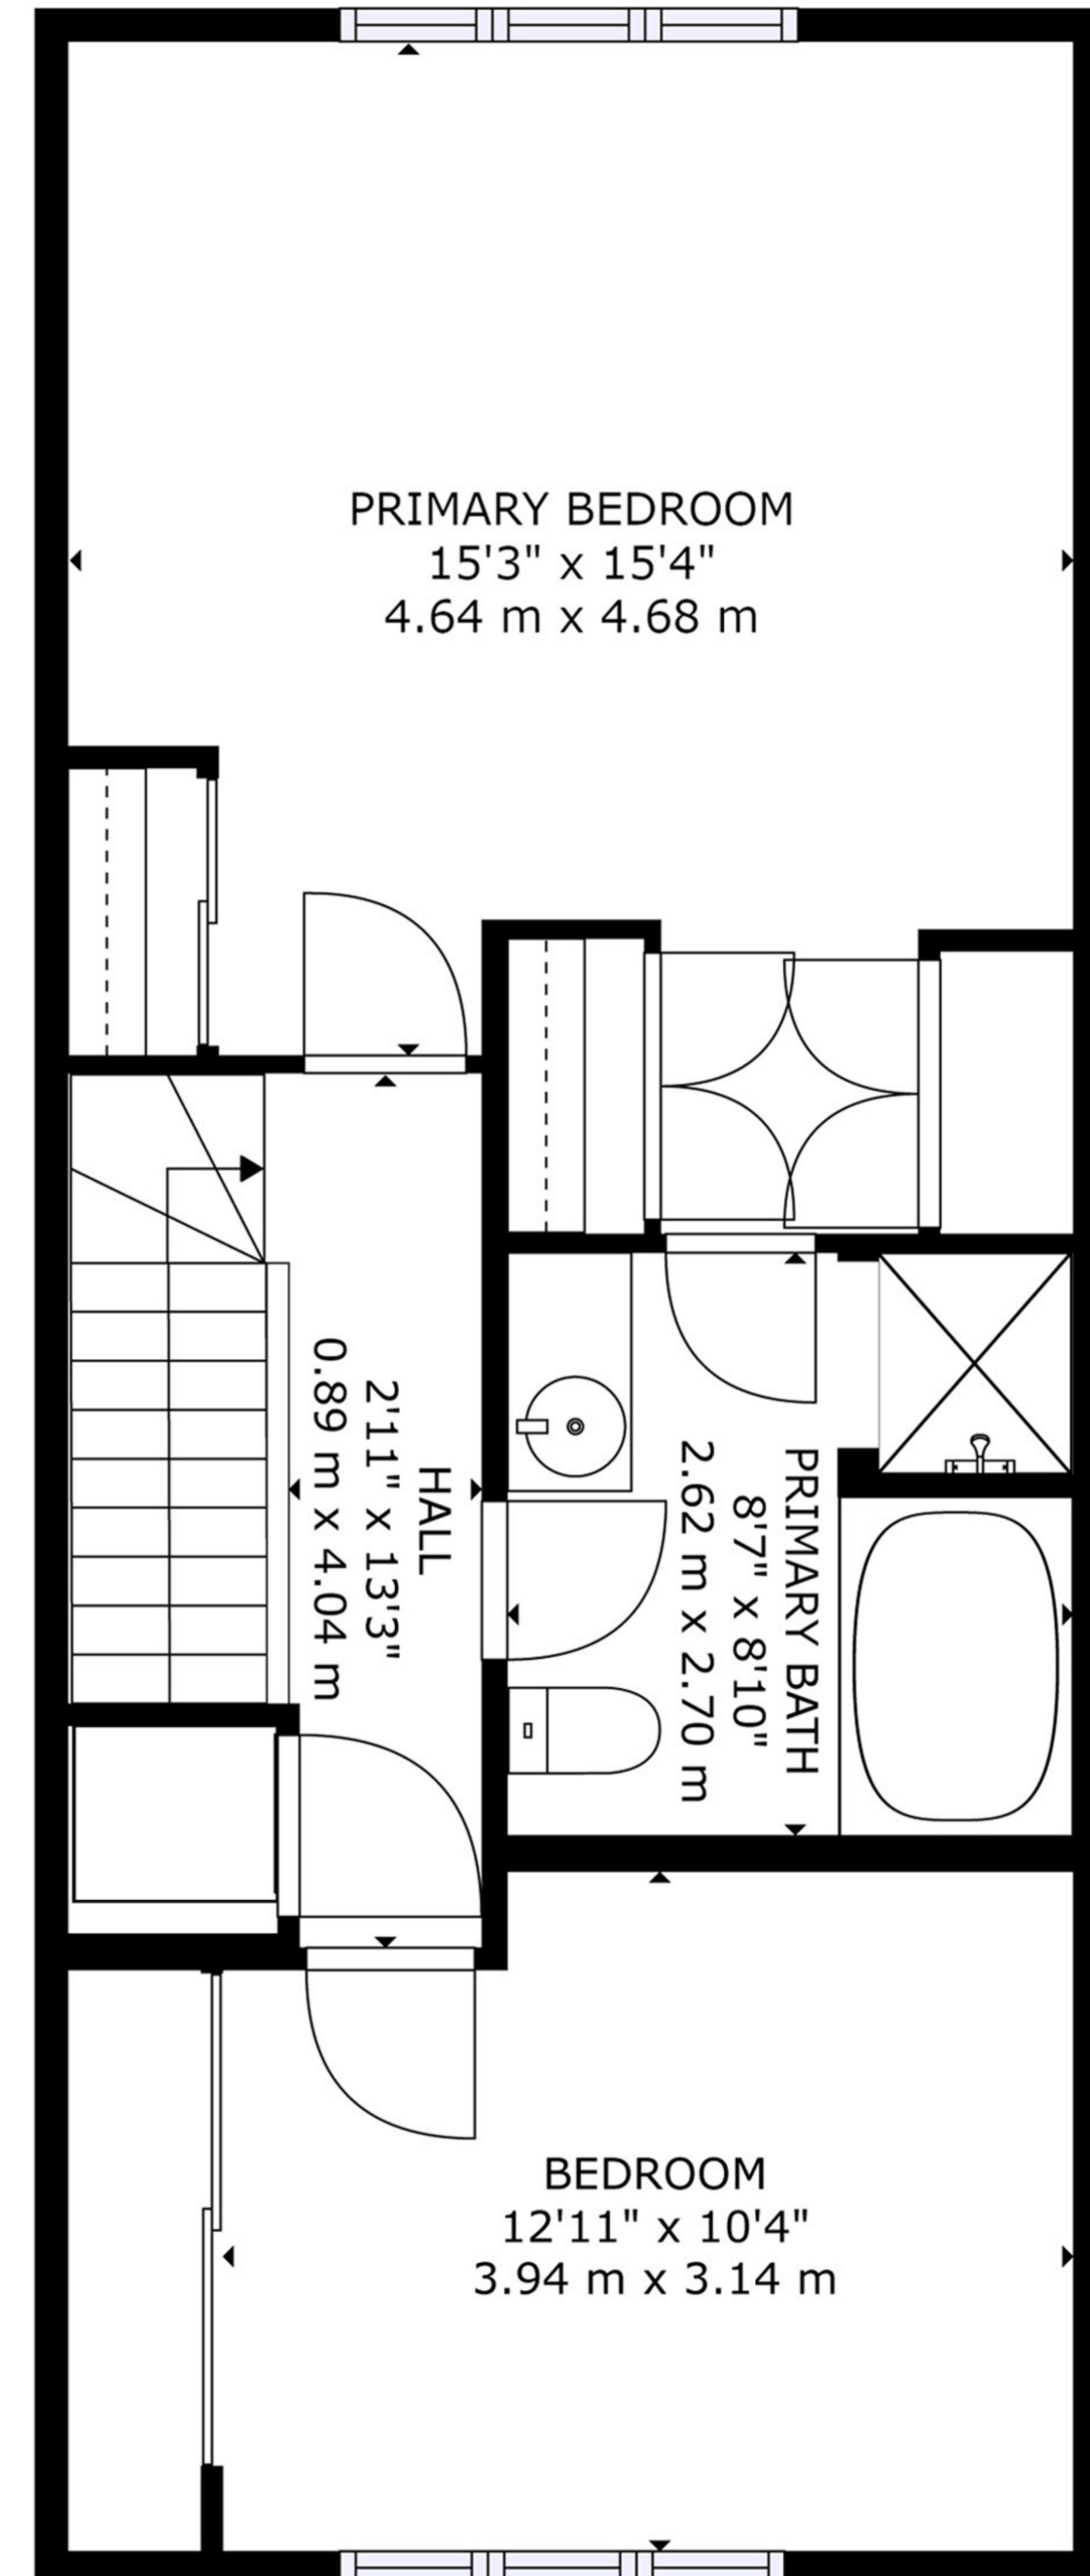

4 Sibelius Lane, Toronto, ON, Canada

FLOOR 1

FLOOR 2

FLOOR 3

GROSS INTERNAL AREA
 FLOOR 1: 447 sq. ft, 42 m², FLOOR 2: 608 sq. ft, 56 m²
 FLOOR 3: 609 sq. ft, 57 m²
 TOTAL: 1664 sq. ft, 155 m²
 SIZES AND DIMENSIONS ARE APPROXIMATE, ACTUAL MAY VARY.