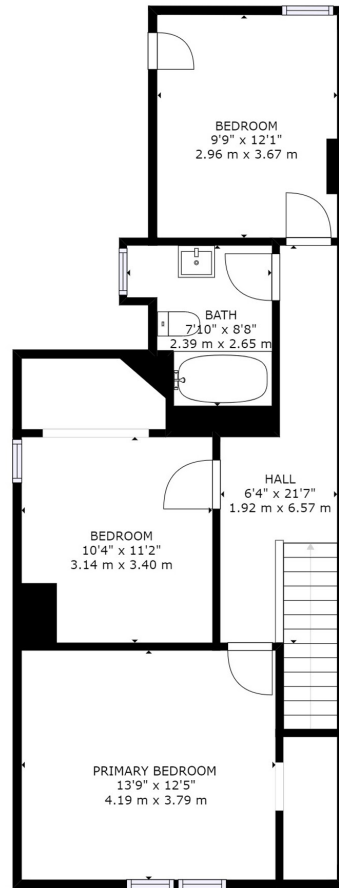

FLOOR 1

FLOOR 2

FLOOR 3

GROSS INTERNAL AREA  
 FLOOR 1: 504 sq. ft, 47 m<sup>2</sup>, FLOOR 2: 775 sq. ft, 72 m<sup>2</sup>  
 FLOOR 3: 735 sq. ft, 68 m<sup>2</sup>  
 TOTAL: 2013 sq. ft, 187 m<sup>2</sup>

SIZES AND DIMENSIONS ARE APPROXIMATE, ACTUAL MAY VARY.