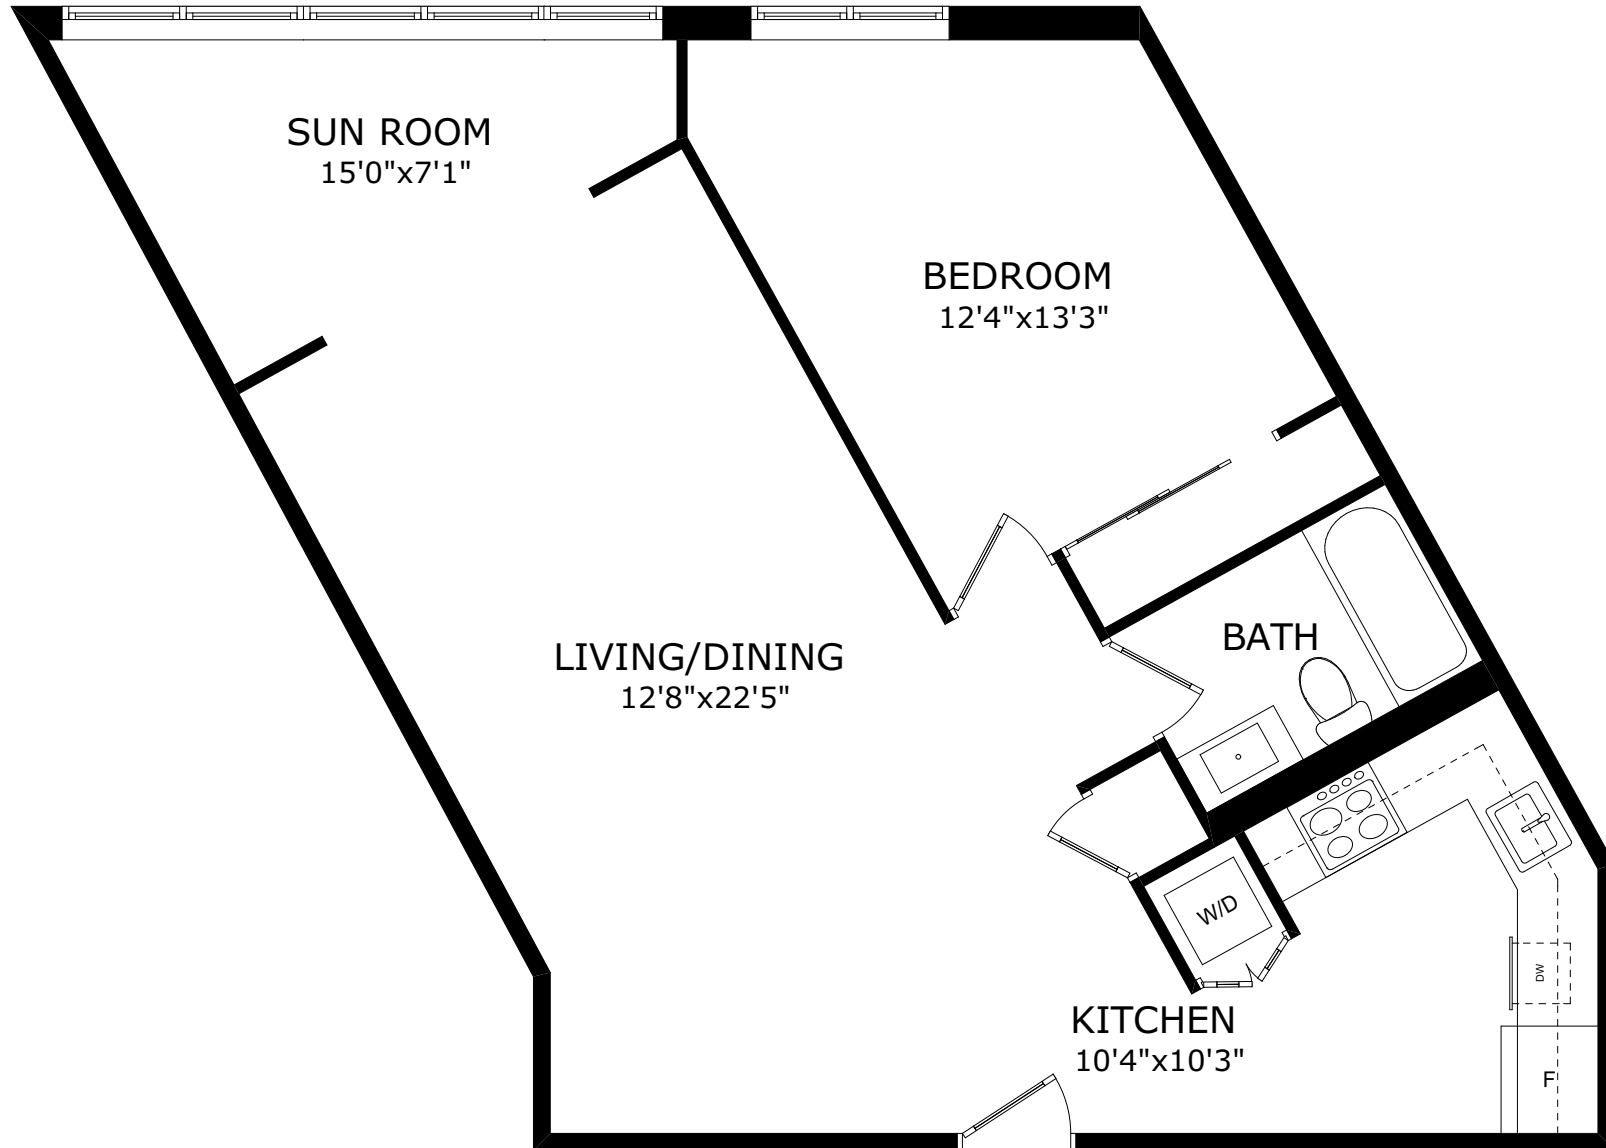

250 QUEEN'S QUAY WEST

SUITE 1804

ROOM DATA SHEET

250 Queen's Quay West, Suite 1804

Data Provided by www.houssmax.ca @ 2020

	Imperial			Metric		
	Width	x	Depth	Width	x	Depth
Living/Dining	12' 8"	x	22' 5"	3.86	x	6.83
Kitchen	10' 4"	x	10' 3"	3.15	x	3.12
Bedroom	12' 4"	x	13' 3"	3.76	x	4.04
Sun Room	15' 0"	x	7' 1"	4.57	x	2.16

Area Calculation

Unit Area 794 sq.ft.