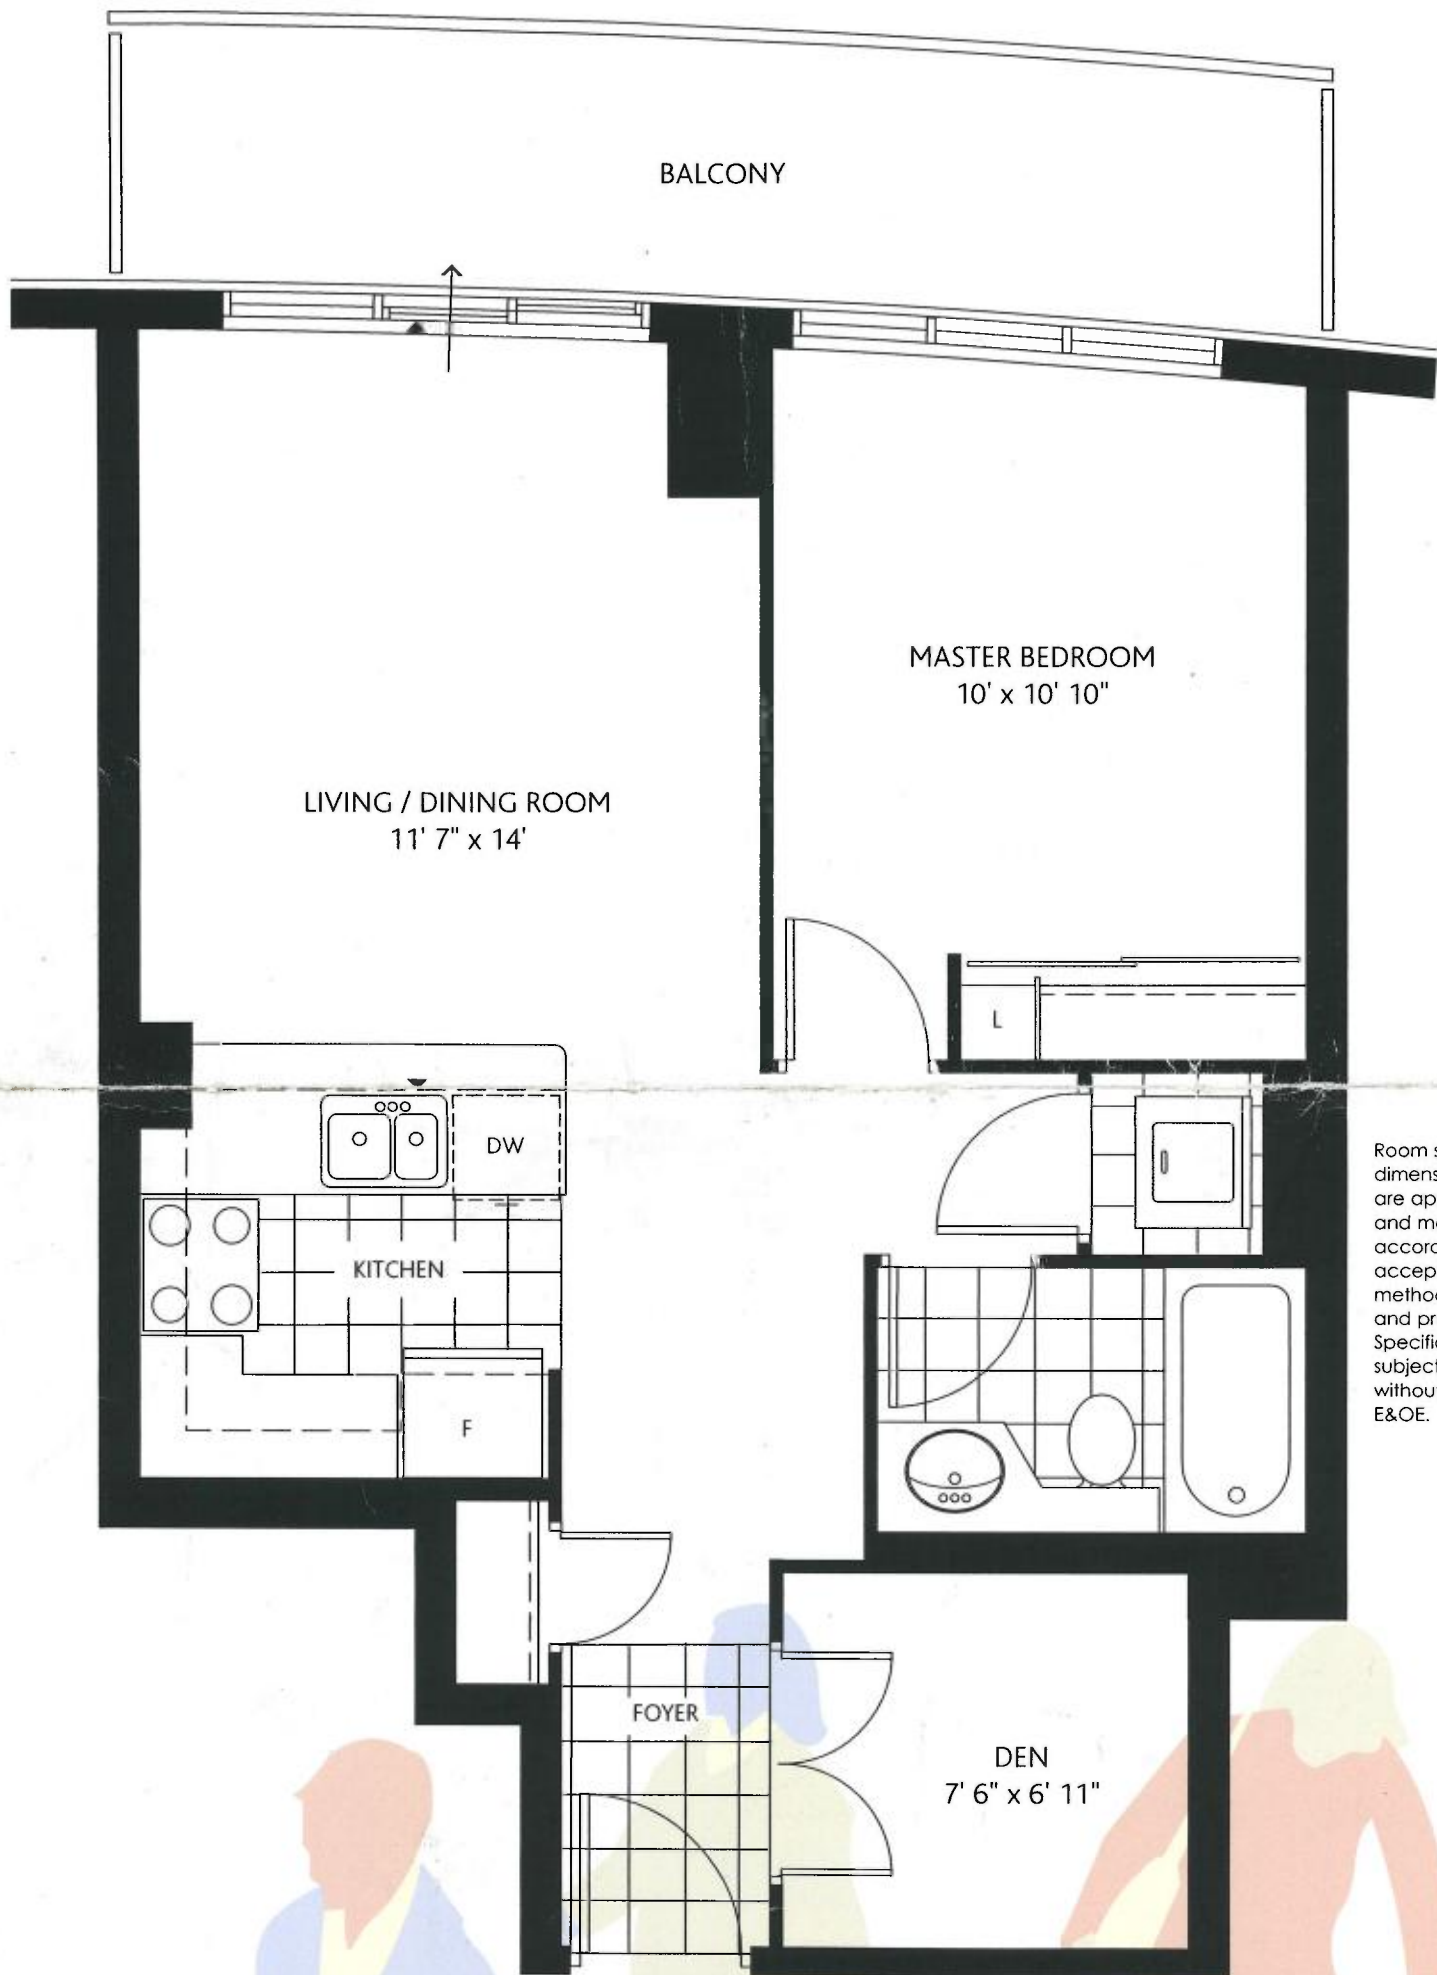

SUITE 902-1502

630 square feet, 1 Bedroom + Den Suite

Room sizes and dimensions shown are approximate and measured in accordance with accepted industry methods, standards and practices. Specifications subject to change without notice. E&OE.

205,900 (4)
- 211,900 (15)